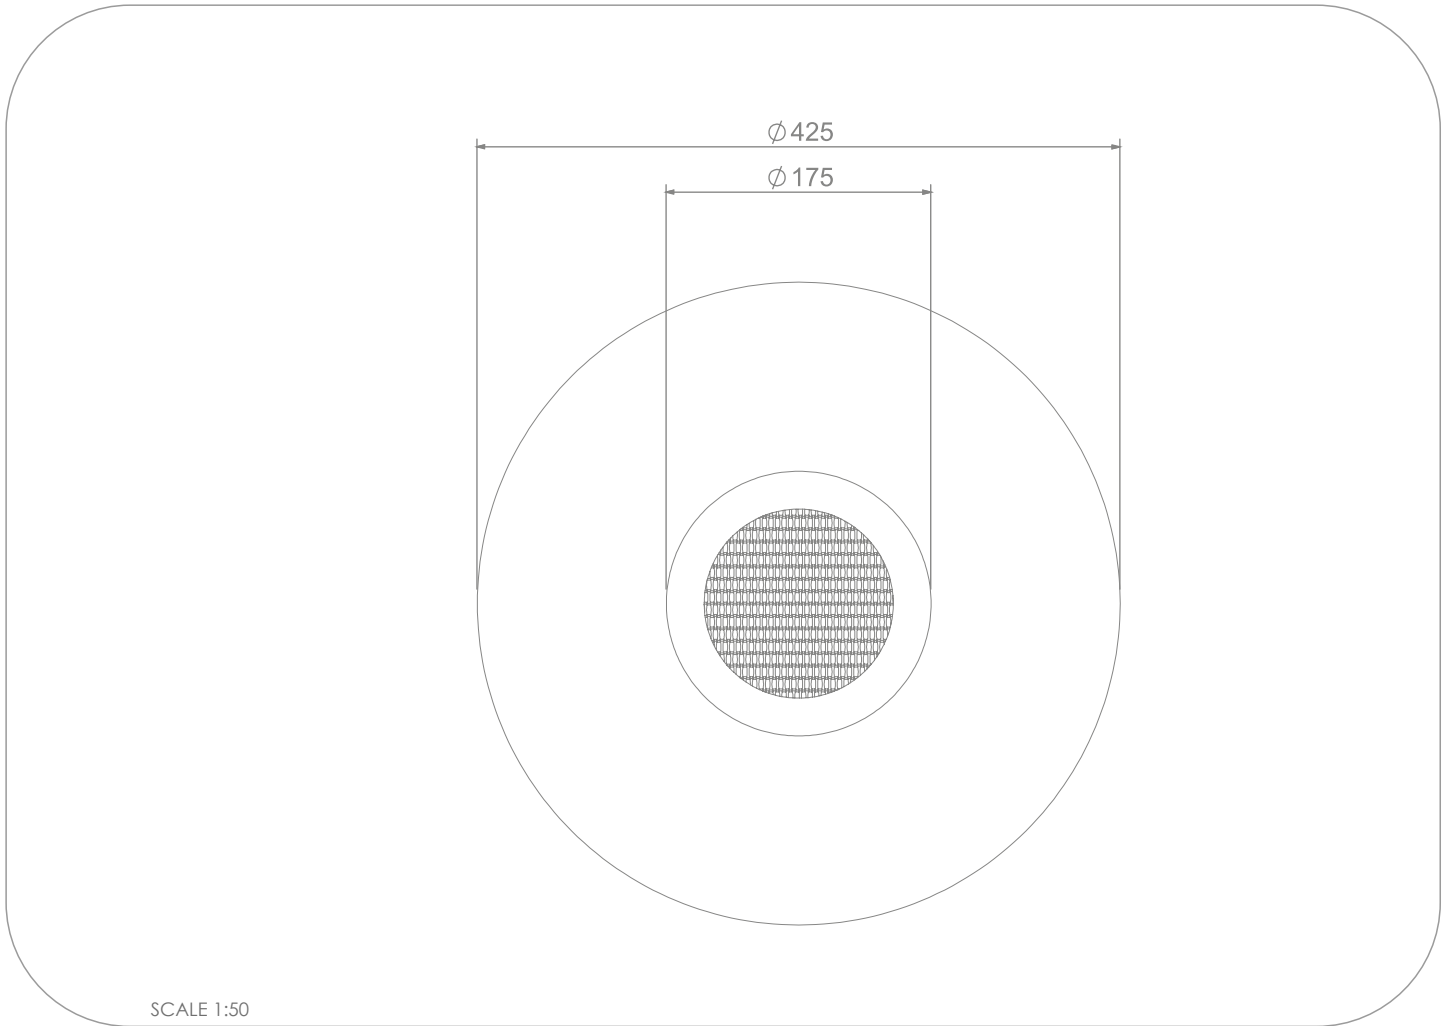

INFORMATION ABOUT THE PRODUCT

Dimensions	175 x 175 cm
Safety zone	425 x 425 cm
Safety zone area	12 m ²
Overall height	0 cm
Free fall height	90 cm
Amount of users	1
Product complies with EN 1176-1:2017-12	YES
Availability of spare parts	YES
Age range	1-8

According to EN 1176-1:2017-12 norm, the product requires applying a safety surface according to the product's free fall height.

SCALE 1:50

MATERIALS:

NON-SLIP LAMPS BUILT OF POLYAMIDE

JOINING 6 MM SLATS STAINLESS ROPE CORROSION-RESISTANT